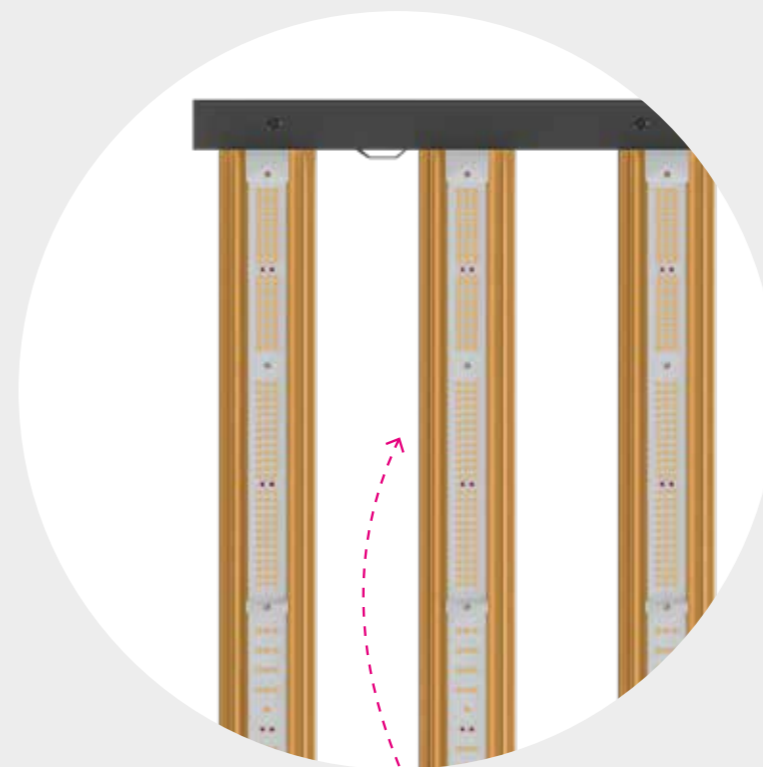

**LOOKING TO GET
A HIGHER YIELD?
OUR ASYMMETRIC
LEDS AND BARS
WILL GET YOU
THERE!**

Thanks to the asymmetrically placed LED diodes, light distribution at the edges is improved significantly increasing equal growth, reducing over-saturation at higher light intensities **giving you a higher yield!**