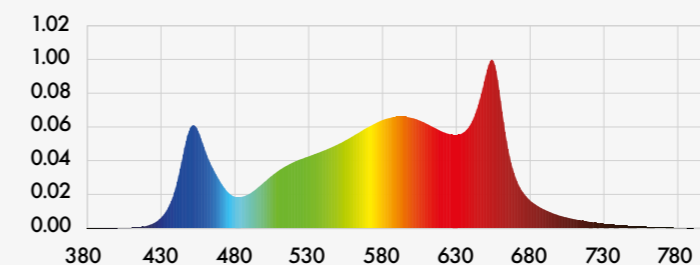

SPECTRUM DISTRIBUTION