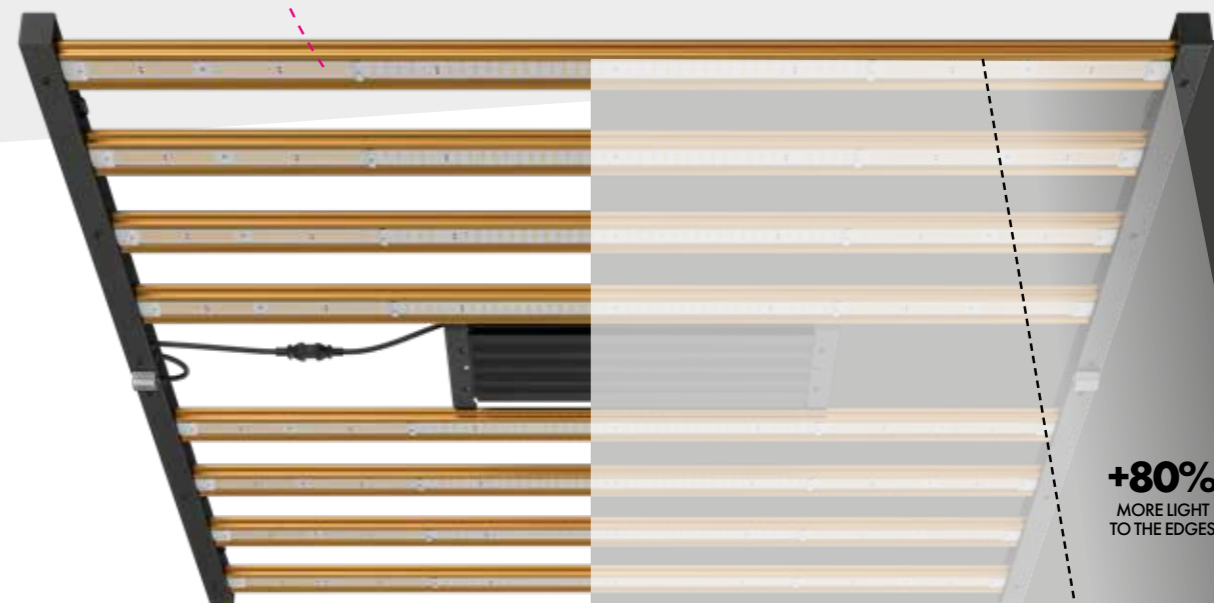

**LOOKING TO GET  
A HIGHER YIELD?  
OUR ASYMMETRIC  
LEDS AND BARS  
WILL GET YOU  
THERE!**

Thanks to the asymmetrically placed LED diodes, light distribution at the edges is improved significantly increasing equal growth, reducing over-saturation at higher light intensities **giving you a higher yield!**