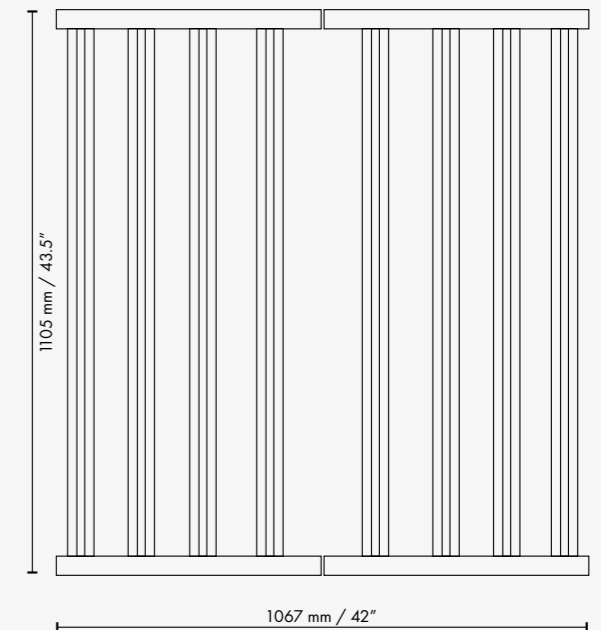

NICE PRICE HIGH POWER UNPRECEDENTED SPECIFICATIONS

Light Source	800W LED
Driver	Dimlux Xplore Digital Driver 800W
Spectrum	Full Spectrum White and Red LED Diodes
Light Output (PPF)	2231 $\mu\text{mol/s}$
Light Output Total (PPF 350-800nm)	2283 $\mu\text{mol/s}$
PAR Photon Efficacy (400-700nm)	2.80 $\mu\text{mol/J}$ @ 230-240V AC
Total Photon Efficacy (350-800nm)	2.85 $\mu\text{mol/J}$ @ 230-240V AC
AC Input Power	800W @ 230-240V AC
AC Input Voltage	200-277V AC, 50/60Hz
Beam Angle	120°
Optics	Conformal Coating
Rcmd Mounting Height	150x150cm min. 40cm / 5'x5' min. 15.7"
Rcmd Mounting Height	120x120cm min. 30cm / 4'x4' min. 11.7"
LED positioning	Asymmetrical
Ambient Temperature	-25 ~ 40°C / -13 ~ 105°F
Control	By Dim Button or Maxi Controller
Total Harmonic Distortion (THD)	< 10%
Lifetime L90	> 50,000h
IP Rating	IP44
Certifications	ETL, CE, UKCA
Measurements	1105x1067x54mm / 43.5x42.0x2.1 inch
Weight	10.60kg / 23.32 lbs
Warranty	3-year warranty: Of which the first 2 years have full warranty. The 3rd year concerns hardware guarantee only. Labour, transport and other costs are excluded in the 3rd year.

XPLORE SERIES 800W HE LED

XPLORE BALLAST 800W